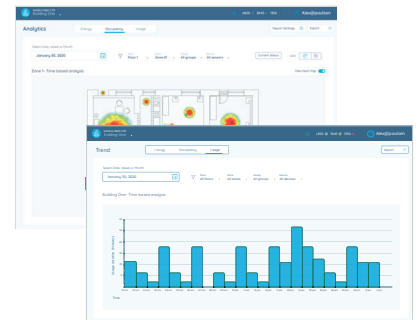

sales@lumoscontrols.com | +1 949-397-9330

CHOOSE SMARTNESS TO SIMPLIFY EVERY STAGE OF YOUR JOURNEY

AUTOMATE LIGHTING

- ◆ Daylight Harvesting
- ◆ Occupancy Sensing
- ◆ Time Scheduling
- ◆ Code Compliance

GO WIRELESS

- ◆ Manual Control
- ◆ Wireless Dimming

INSIGHTFUL ANALYTICAL DATA

- ◆ Energy Management
- ◆ Device Usage Reports
- ◆ Space Management

EXPAND BEYOND CONTROLS

- ◆ Asset & People Tracking
- ◆ Smart Workspace