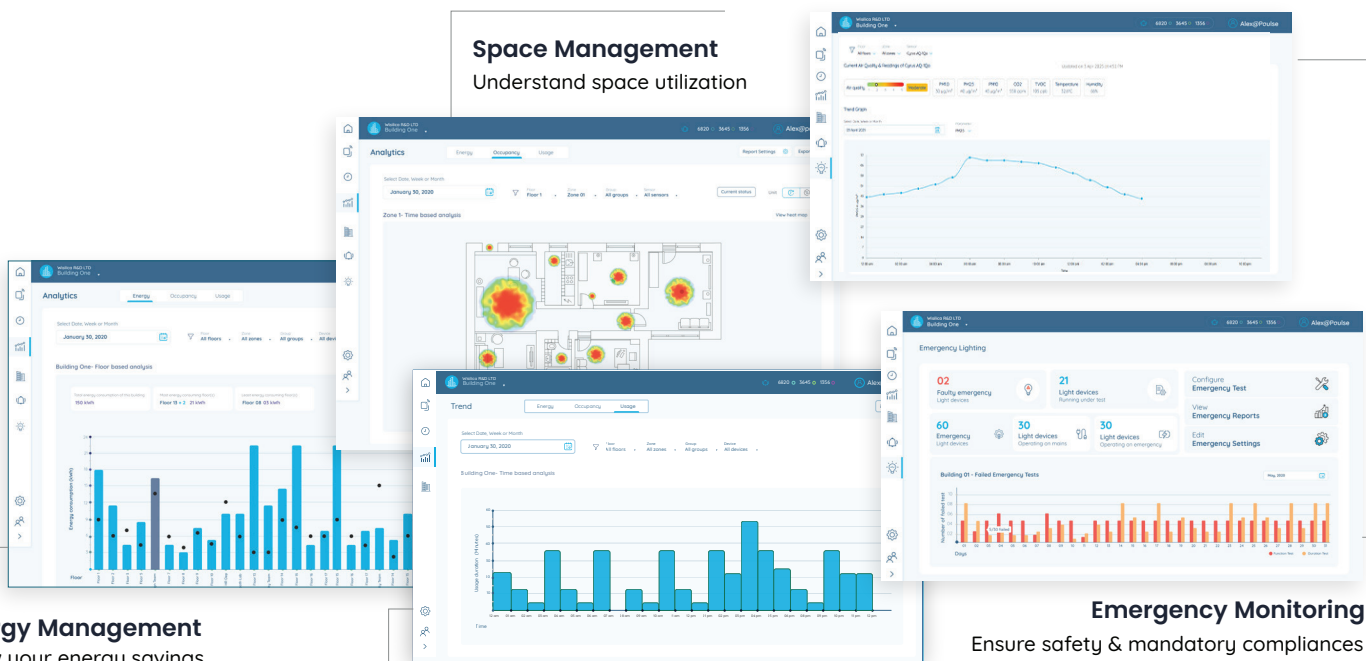

* IP rated junction box available

EFFORTLESS SETUP & CONTROL

Lumos Controls offers an easy-to-use platform to create intelligent spaces at scale. From quick commissioning to remote updates, it supports large spaces, multiple buildings, and expanding networks - all from a single app.

- Quick Commissioning**

Fast installation and large-group commissioning made simple.

- Feature-Rich Control**

Control over individual or grouped devices from anywhere.

- Smart Updates**

Mesh OTA upgrades in the background and focus on what is important.

- Easy Configuration**

Easy and quick configuration of multiple devices.

- Automated Lighting**

Automate lighting with sensor association and scheduling.

- Proactive Maintenance**

Monitor device health to stay ahead

Space Management
Understand space utilization

Air Quality Report
Ensure clean air across your spaces

Energy Management
Know your energy savings

Device Usage Reports
Monitor the usage of your devices

Emergency Monitoring
Ensure safety & mandatory compliances