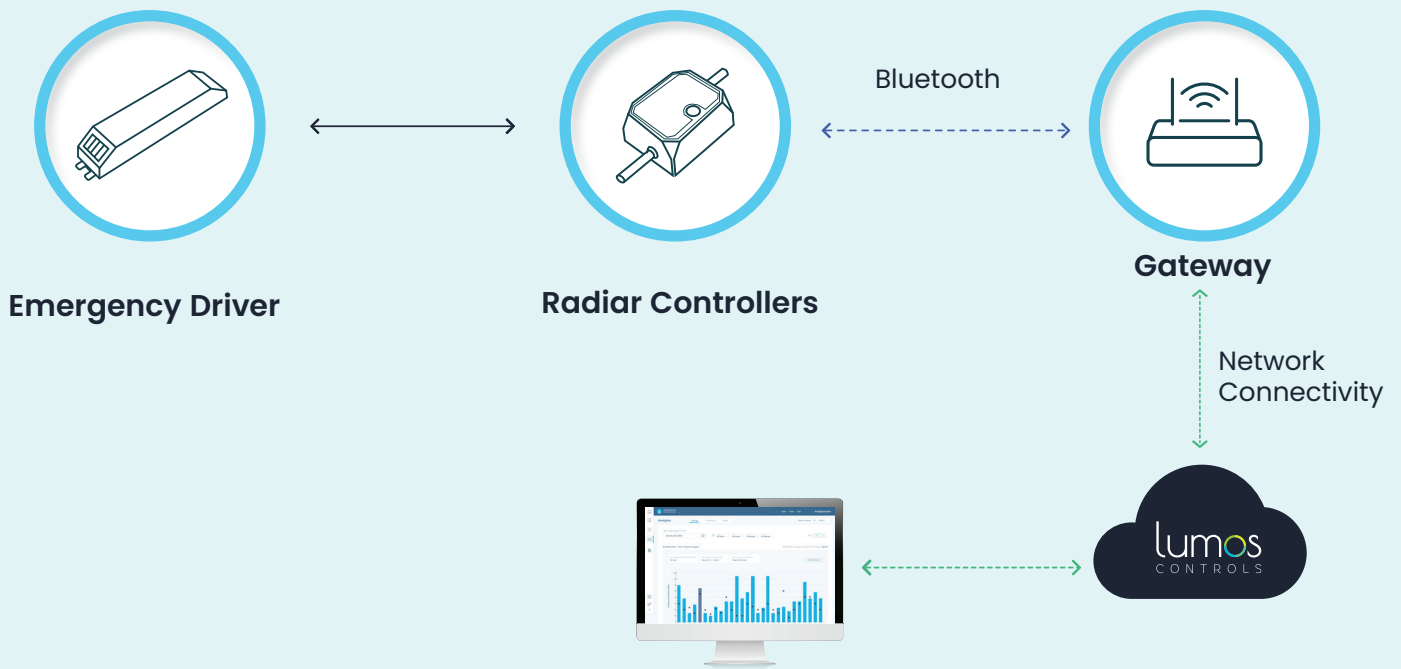

SMART EMERGENCY LIGHTING SYSTEM

Meet occupant safety requirements in buildings and save on operational expenses with self testing emergency lighting system.

NFPA 101 - Life Safety Code

- 30-second test every 30 days.
- 90-minute duration test once a year.
- Record keeping and reporting to local authorities for compliance.

BS5266

- 3-hour illumination requirement during a power outage.
- Regular testing and maintenance for emergency lighting systems.
- Full compliance reports and certification for audits and legal purposes.

HOW IT WORKS?