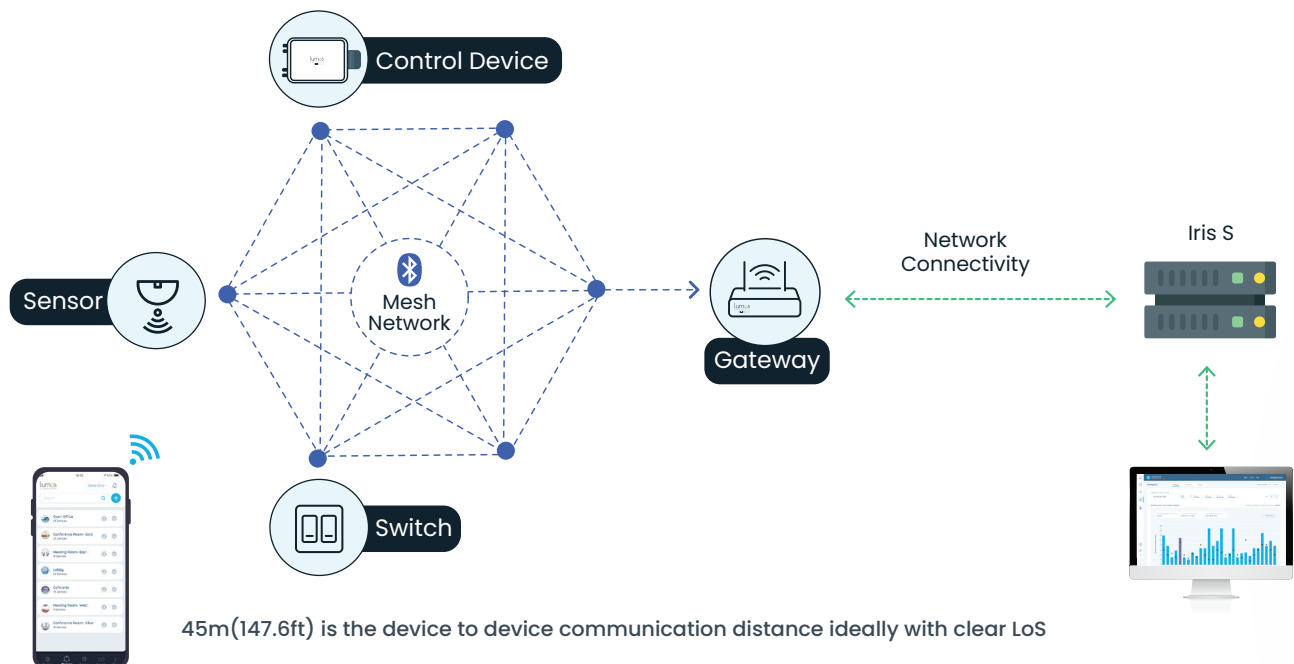

BENEFITS

Data Security

Internet Independence

Reliability & Performance

Comprehensive Control