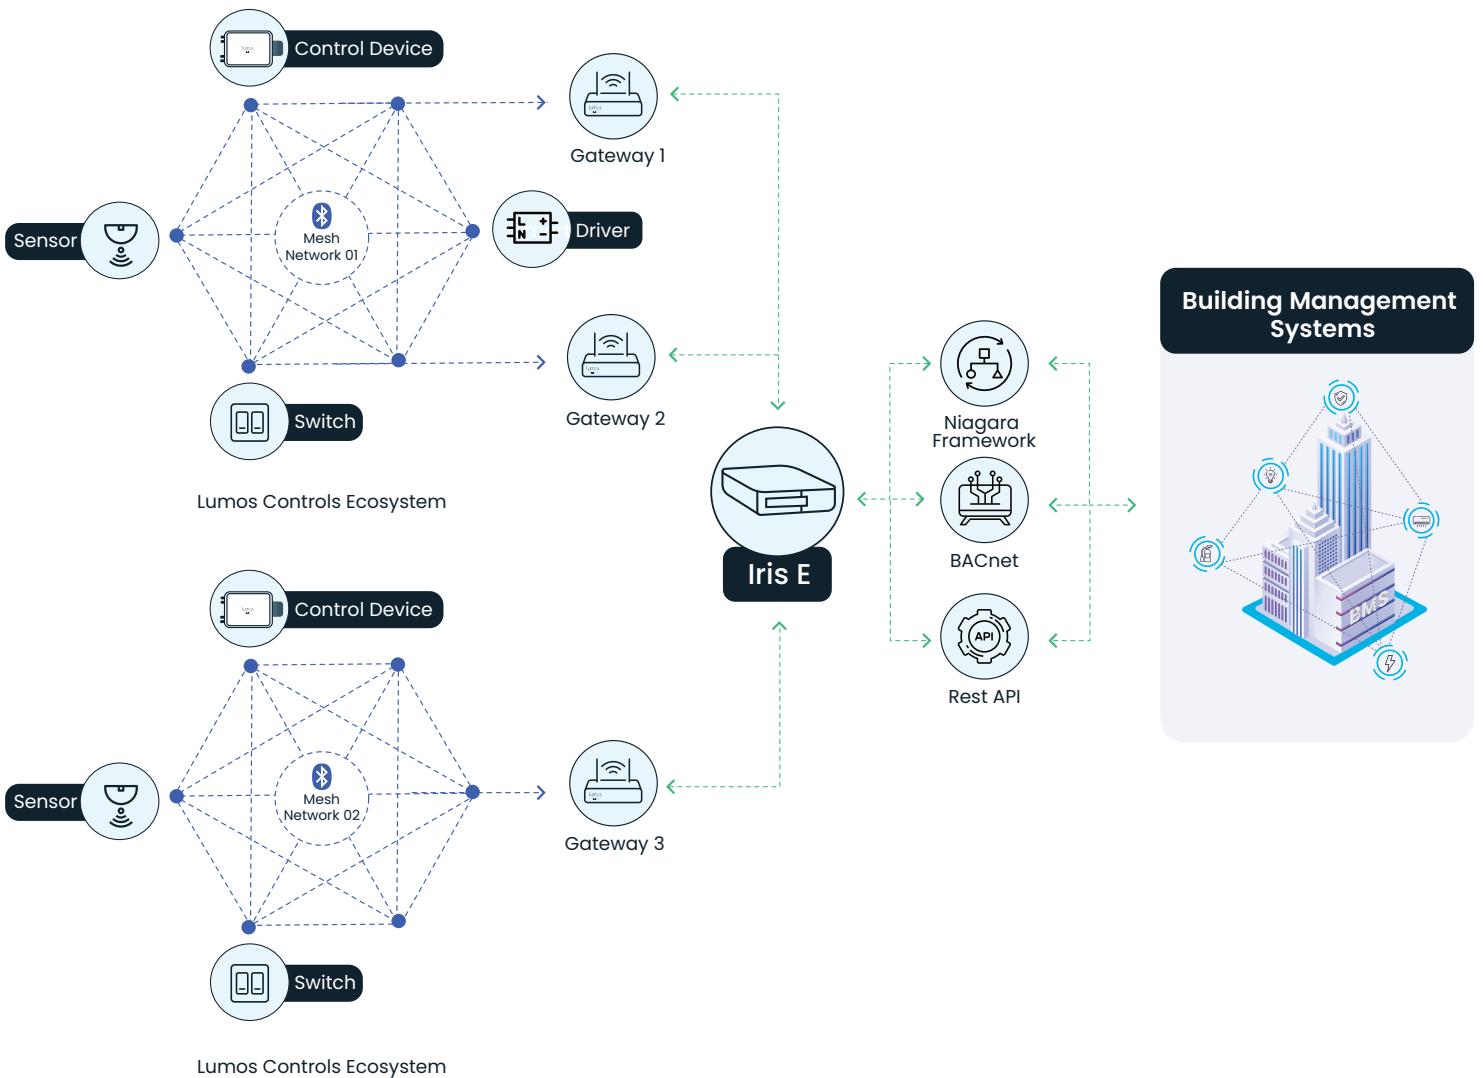

Space Management
Understand space utilization

Air Quality Report
Ensure clean air across your spaces

Energy Management
Know your energy savings

Device Usage Reports
Monitor the usage of your devices

Emergency Monitoring
Ensure safety & mandatory compliances

SMART CONTROLS INTEGRATION

Building Management System (BMS)

Open ADR

3rd Party System via RS232 & API

Google & Alexa

INTEGRATION WITH BUILDING MANAGEMENT SYSTEM. ANY BUILDING, ANY SYSTEM

Flexible integration with **120+** BMS enables easy inter-operations.

SMART EMERGENCY LIGHTING SYSTEM

Meet occupant safety requirements in buildings and save on operational expenses with self testing emergency lighting system.

NFPA 101 - Life Safety Code

-  30-second test every 30 days.
-  90-minute duration test once a year.
-  Record keeping and reporting to local authorities for compliance.