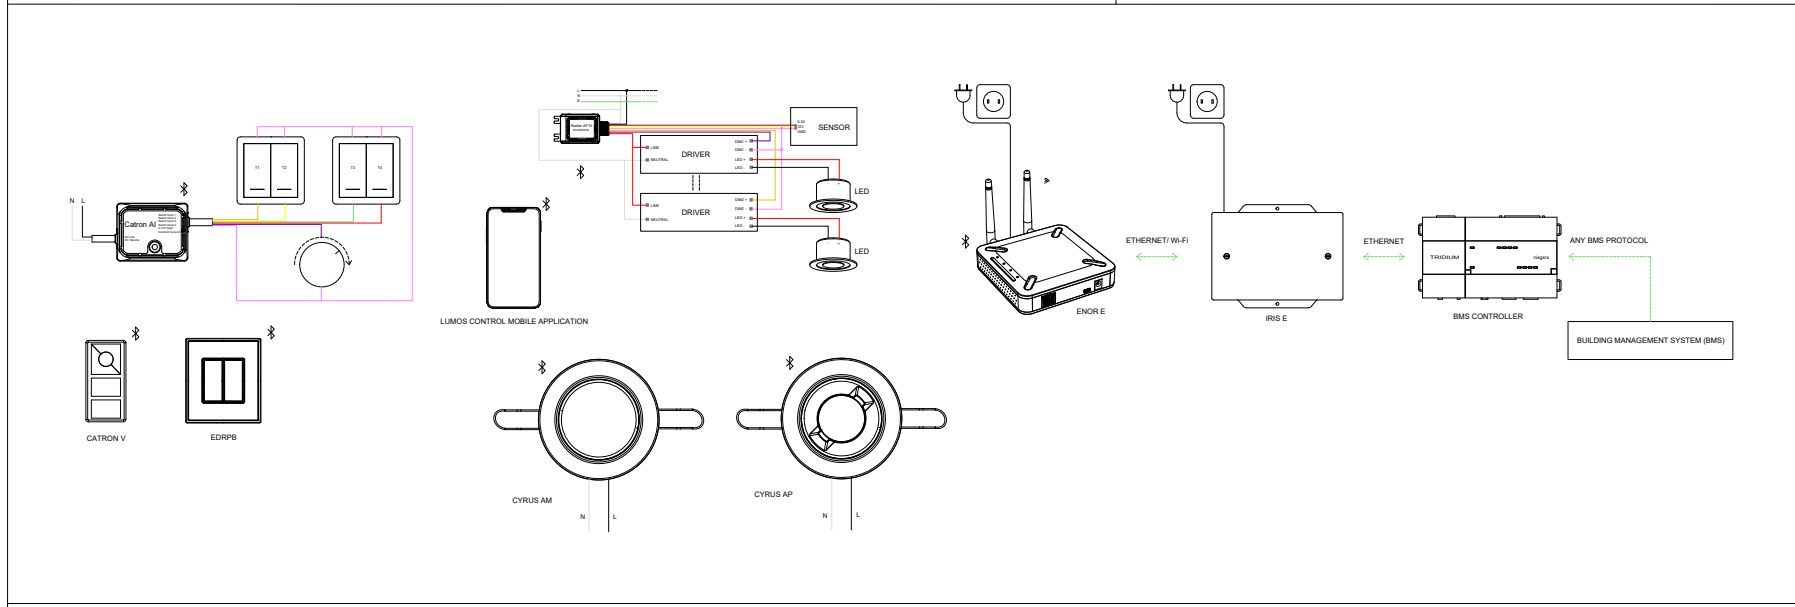

1. NORMAL DIMMING WITH INTEGRATION TO A WIRED SENSOR

2. COLOR TUNING WITH INTEGRATION TO A WIRED SENSOR

3. COLOR TUNING WITH INTEGRATION TO WIRELESS SWITCHES

4. COLOR TUNING WITH INTEGRATION TO WIRELESS SENSORS

5. COLOR TUNING WITH INTEGRATION TO GATEWAY

6. COLOR TUNING WITH INTEGRATION TO BMS

7. RADIAR AF10 FOR EMERGENCY APPLICATION