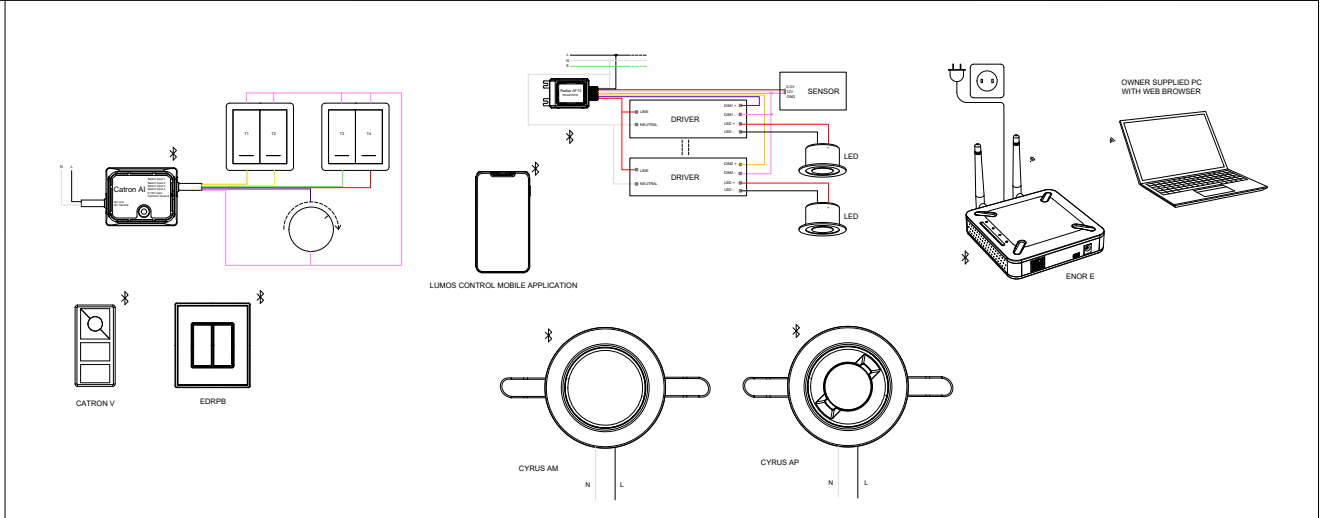

1. NORMAL DIMMING WITH INTEGRATION TO A WIRED SENSOR

2. COLOR TUNING WITH INTEGRATION TO A WIRED SENSOR

3. COLOR TUNING WITH INTEGRATION TO WIRELESS SWITCHES

4. COLOR TUNING WITH INTEGRATION TO WIRELESS SENSORS

5. COLOR TUNING WITH INTEGRATION TO GATEWAY

6. COLOR TUNING WITH INTEGRATION TO BMS

7. RADIAR AF10 FOR EMERGENCY APPLICATION