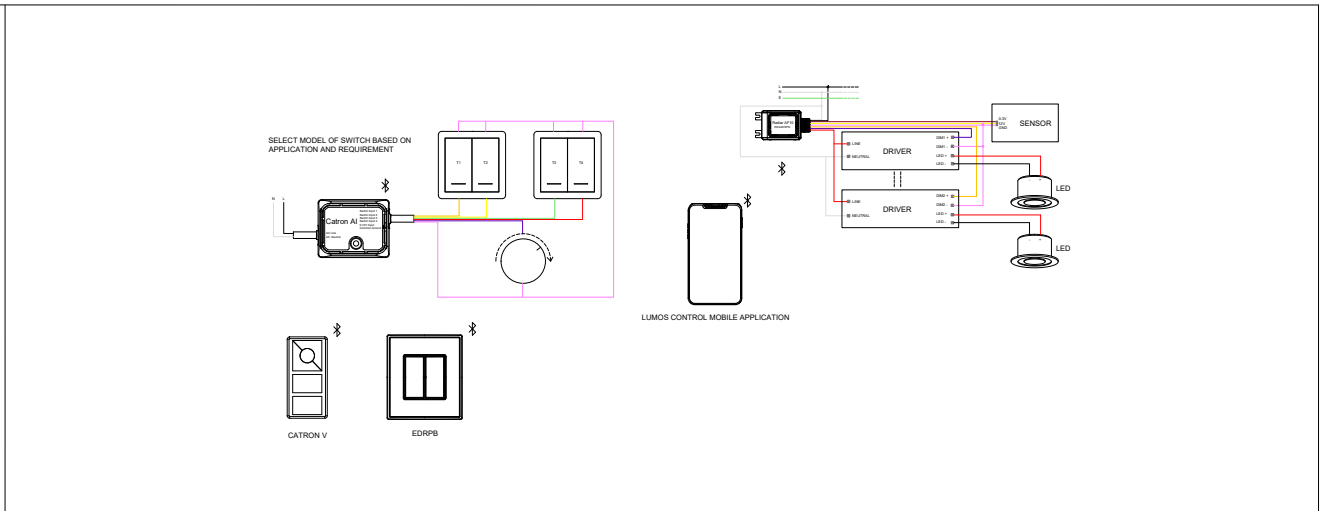

1. NORMAL DIMMING WITH INTEGRATION TO A WIRED SENSOR

2. COLOR TUNING WITH INTEGRATION TO A WIRED SENSOR

3. COLOR TUNING WITH INTEGRATION TO WIRELESS SWITCHES

4. COLOR TUNING WITH INTEGRATION TO WIRELESS SENSORS

5. COLOR TUNING WITH INTEGRATION TO GATEWAY

6. COLOR TUNING WITH INTEGRATION TO BMS

7. RADIAR AF10 FOR EMERGENCY APPLICATION