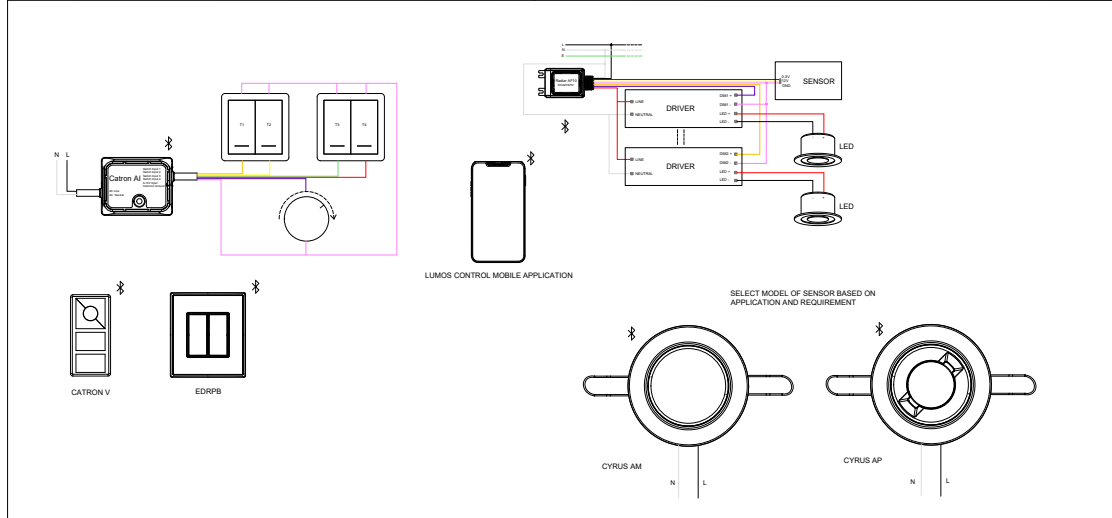

1. NORMAL DIMMING WITH INTEGRATION TO A WIRED SENSOR

2. COLOR TUNING WITH INTEGRATION TO A WIRED SENSOR

3. COLOR TUNING WITH INTEGRATION TO WIRELESS SWITCHES

4. COLOR TUNING WITH INTEGRATION TO WIRELESS SENSORS

5. COLOR TUNING WITH INTEGRATION TO GATEWAY

6. COLOR TUNING WITH INTEGRATION TO BMS

7. RADIAR AF10 FOR EMERGENCY APPLICATION