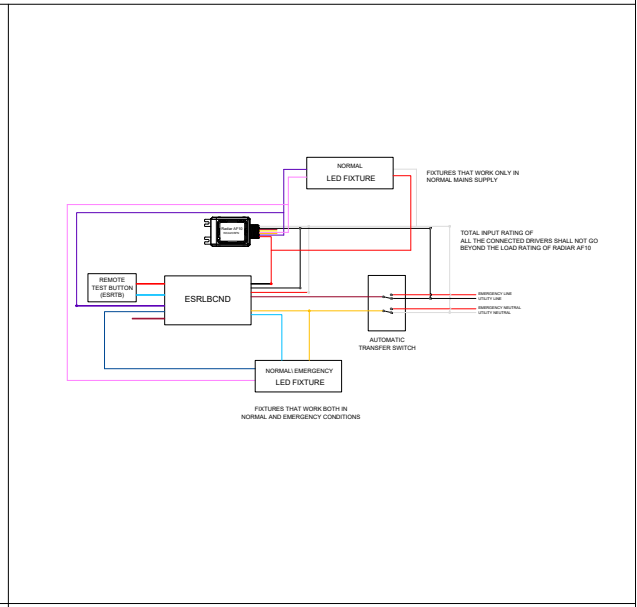

1. NORMAL DIMMING WITH INTEGRATION TO A WIRED SENSOR

2. COLOR TUNING WITH INTEGRATION TO A WIRED SENSOR

3. COLOR TUNING WITH INTEGRATION TO WIRELESS SWITCHES

4. COLOR TUNING WITH INTEGRATION TO WIRELESS SENSORS

5. COLOR TUNING WITH INTEGRATION TO GATEWAY

6. COLOR TUNING WITH INTEGRATION TO BMS

7. RADIAR AF10 FOR EMERGENCY APPLICATION