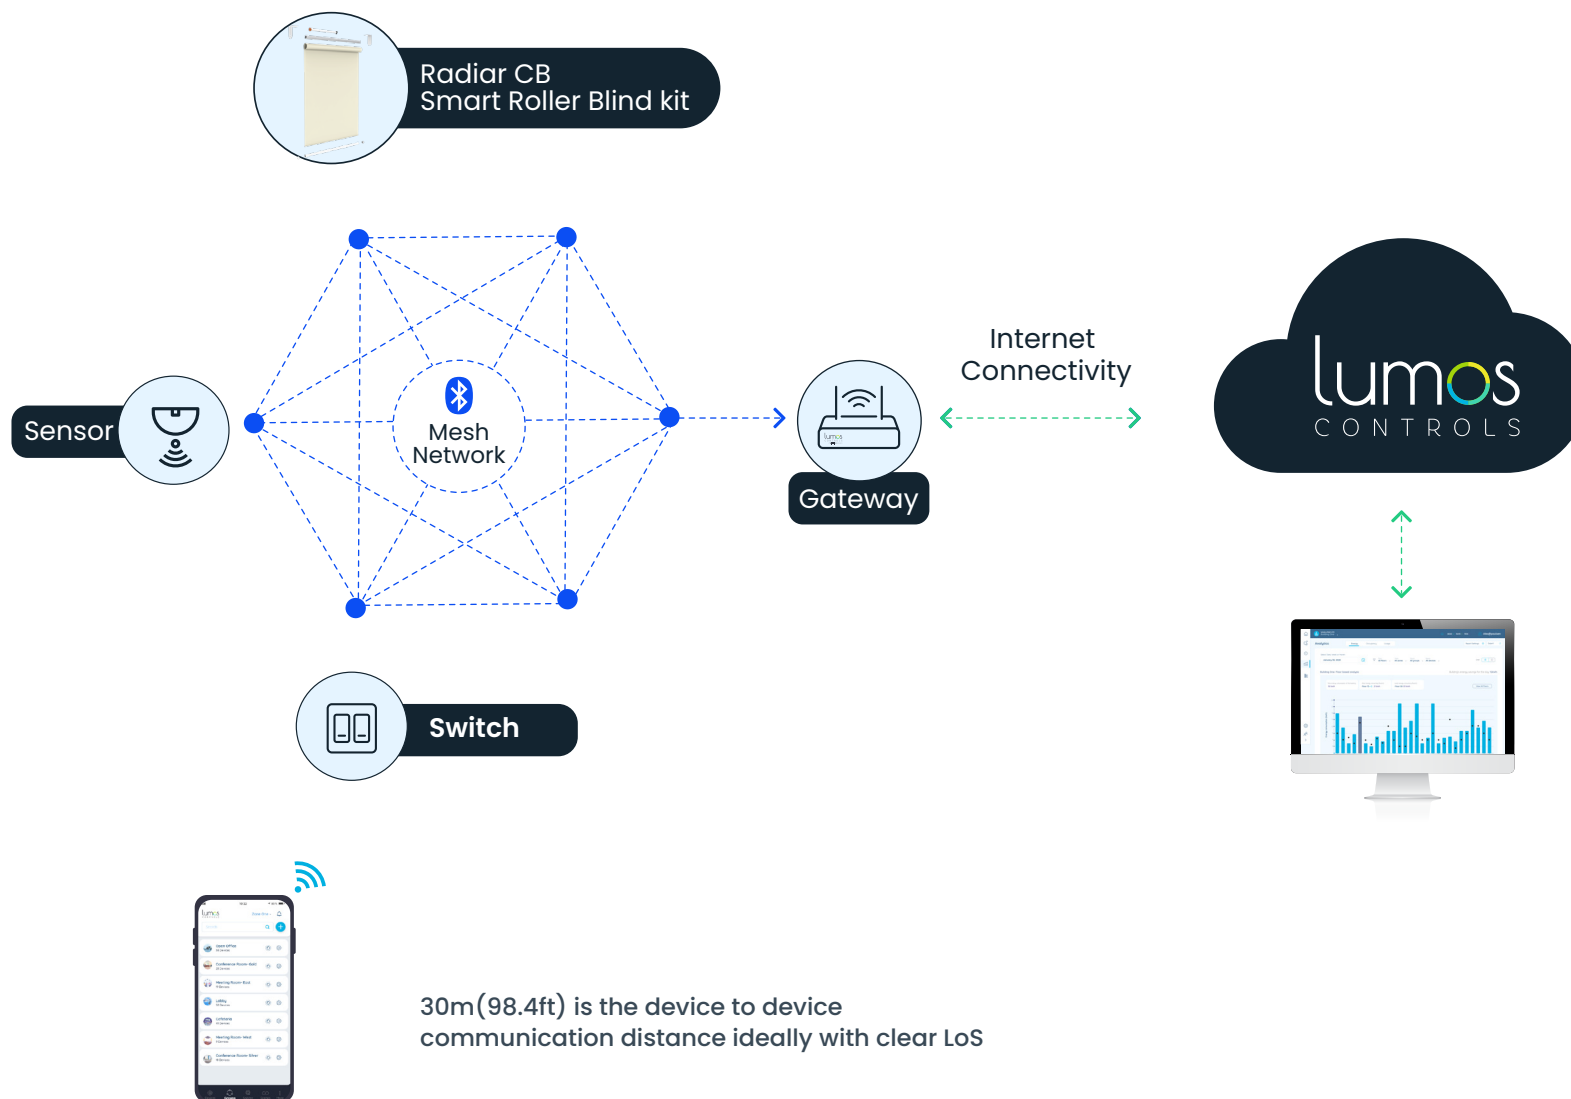

Smart Ecosystem