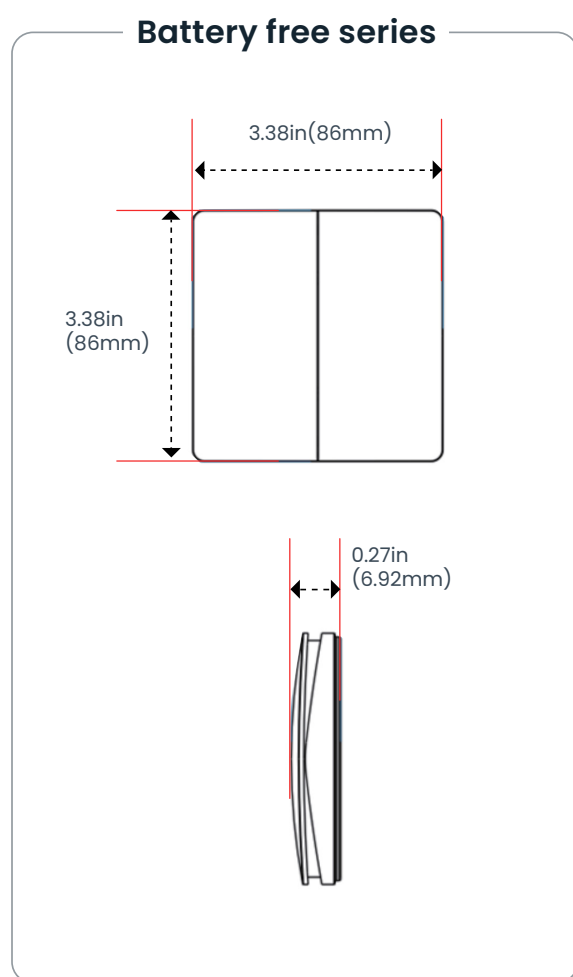

Product Dimensions

Target	Actions
All luminaires	ON/OFF, Intensity control, CCT control, Scene, Scene animation
Favourite luminaire	ON/OFF, Intensity control, CCT control, Scene, Scene animation
Groups	ON/OFF, Intensity control, CCT control
Scene	Invoke scene
Scene animation	Start, Pause, Stop, Next, Previous
No action