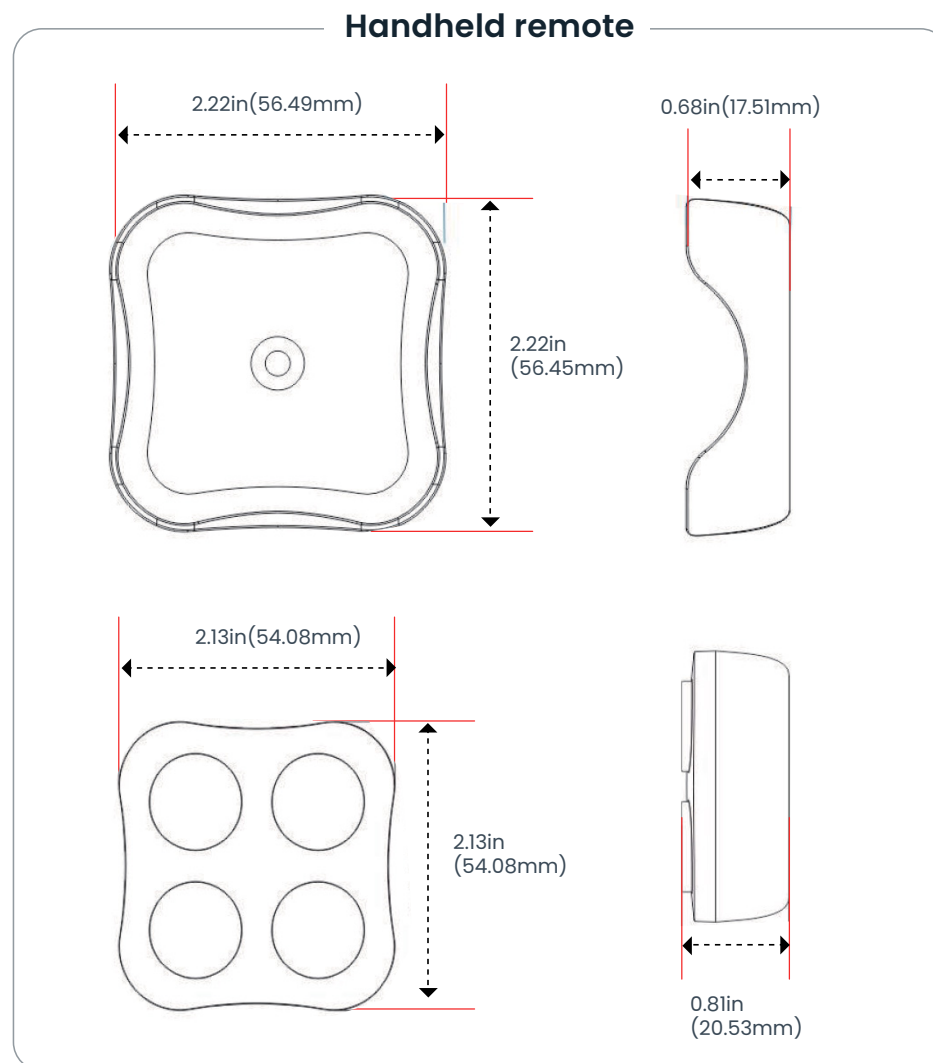

Product Dimensions

Target	Actions
All luminaires	ON/OFF, Intensity control, CCT control, Scene, Scene animation
Favourite luminaire	ON/OFF, Intensity control, CCT control, Scene, Scene animation
Groups	ON/OFF, Intensity control, CCT control
Scene	Invoke scene
Scene animation	Start, Pause, Stop, Next, Previous
No action