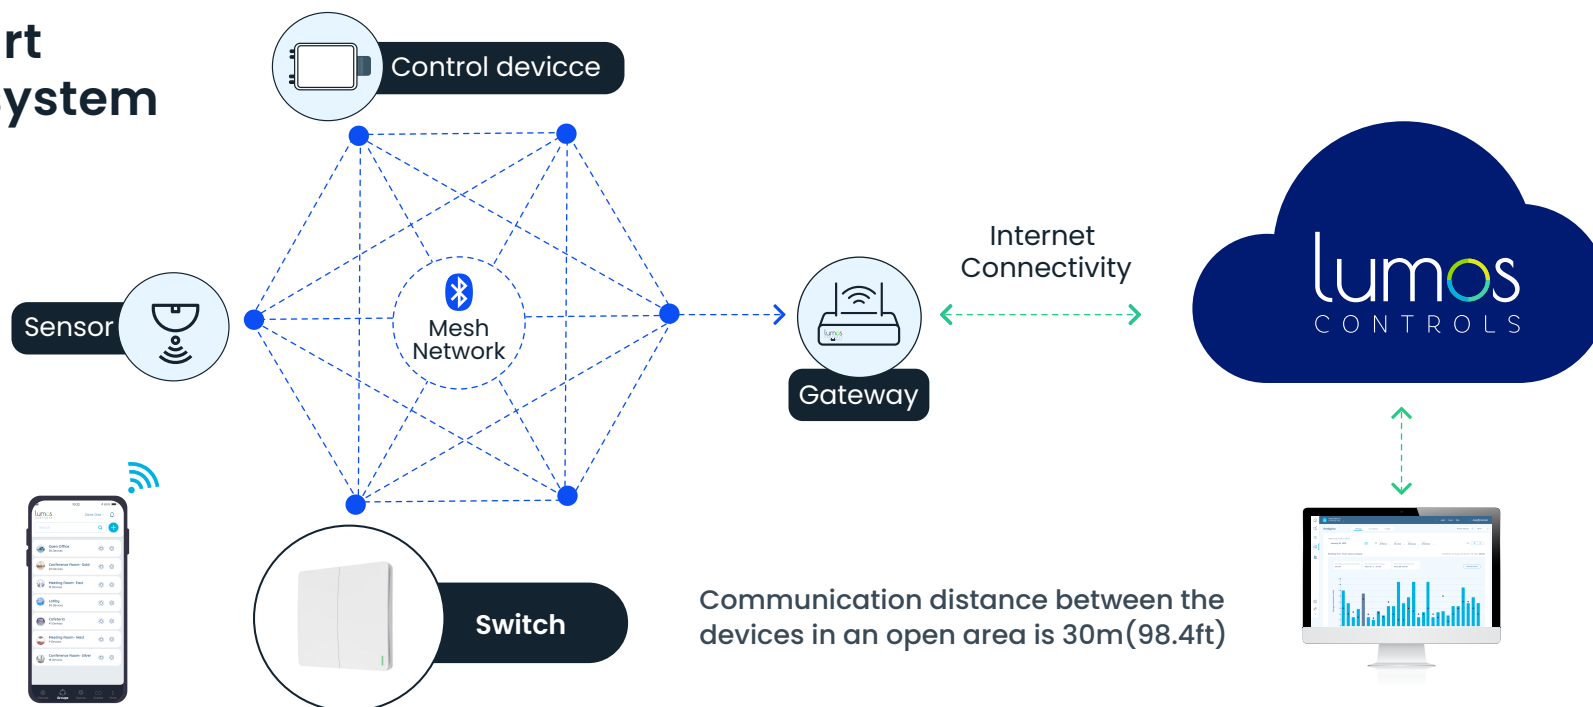

SCU WALL REMOTE

Self-powered Smart Panel

Product Overview

SCU Wall Remote is a self-powered wireless smart panel that uses energy harvesting. It has a built-in energy harvesting module that converts mechanical energy into electrical energy and drives the Bluetooth chip to work. It is part of the Lumos Controls ecosystem and can be configured super quickly from mobile app for control.

Product Dimensions

Target	Actions
All luminaires	ON/OFF, Intensity control, CCT control, Scene, Scene animation
Favourite luminaire	ON/OFF, Intensity control, CCT control, Scene, Scene animation
Groups	ON/OFF, Intensity control, CCT control
Scene	Invoke scene
Scene animation	Start, Pause, Stop, Next, Previous
No action	

Product Models

Models	Color
SCU Wall Remote BF 4 RP W	White
SCU Wall Remote BF 4 RP G	Gold
CU Wall Remote BF 4 RP Dg	Dark Grey
SCU Wall Remote BF 4 RP Mini W	White

Smart Ecosystem

Ordering Information

Product Code	Product Name	Product Description	Communication	Series	Color Options
SCU Wall Remote BF 4 RP W	Self-powered Smart Panel	Wireless 4 Button Kinetic Switch	BLE4.2	Battery free series	<input type="radio"/> White
SCU Wall Remote BF 4 RP G					<input type="radio"/> Gold
SCU Wall Remote BF 4 RP Dg					<input type="radio"/> Dark Grey
SCU Wall Remote BF 4 RP Mini W				Handheld remote	<input type="radio"/> White